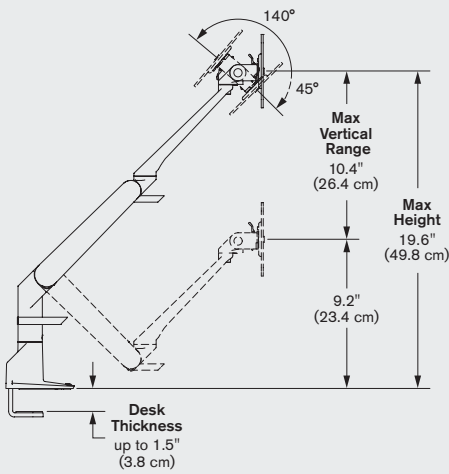

reddot award 2017 winner

FEATURES

- Effortlessly reposition with one-touch monitor adjustment.
- Tension adjustment at each joint.
- Easily rotate flat panel monitor for portrait or landscape viewing.
- Mount installation is performed above desk for quick and easy setup, optional thru-desk mount available (see page 2).
- Sleek cable management system routes cables beneath the monitor arm.
- Durable, quick-install VESA adapter reduces installation time.

AVAILABLE MODELS

5900	Supports a 1 - 15 lb (0.5 - 6.8 kg) monitor, up to 27"
-------------	--

FINISHES

FLAT WHITE | color code: **248**

SILVER | color code: **124**

VISTA BLACK | color code: **104**

CAPABILITIES

* Joint is capable of rotating 360 degrees, but size of monitor will limit the rotation.

MOUNT CONFIGURATIONS

Desk Edge

Grommet

Thru-Desk
Model 8508
Sold Separately