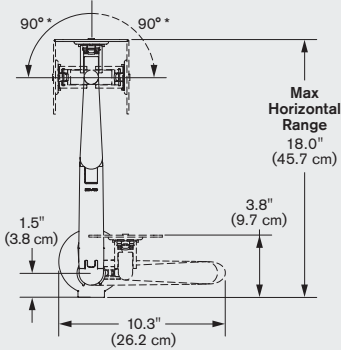

AVAILABLE MODELS

5900	Supports a 1 - 15 lb (0.5 - 6.8 kg) monitor, up to 27"
-------------	--

FINISHES

FLAT WHITE | color code: **248**

SILVER | color code: **124**

VISTA BLACK | color code: **104**

CAPABILITIES

* Joint is capable of rotating 360 degrees, but size of monitor will limit the rotation.

MOUNT CONFIGURATIONS

Desk Edge

Grommet

Thru-Desk
Model 8508
Sold Separately