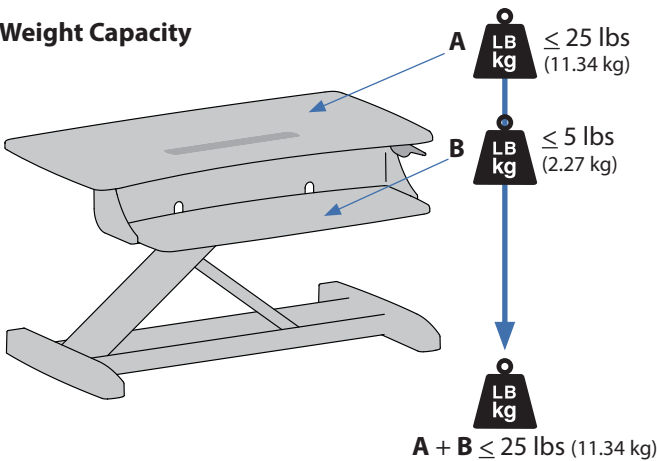

WorkFit-Z mini Sit-Stand Desktop Workstation

Dimensions

Weight Capacity

Range of Motion