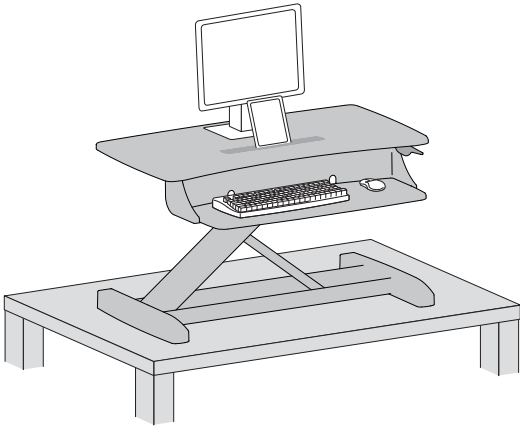

WorkFit-Z mini Sit-Stand Desktop Workstation

Dimensions

Weight Capacity

Range of Motion