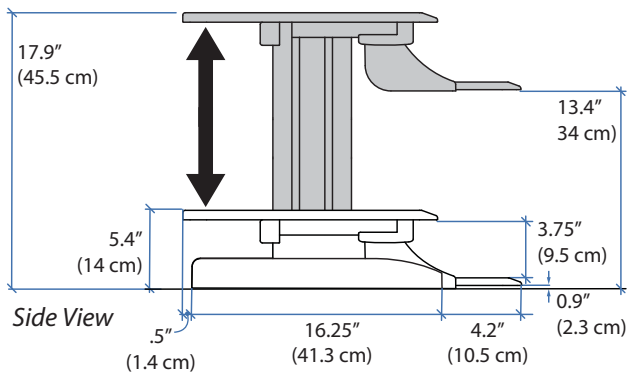

WorkFit-Z mini Sit-Stand Desktop Workstation

Dimensions

Weight Capacity

Range of Motion