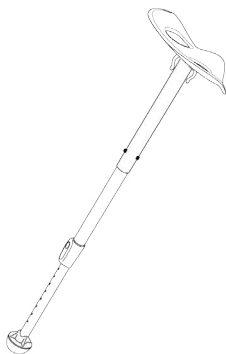

MOGO SEAT: SPECS + FEATURES

Leaning Travel Seat for On-the-Go

Fully retracted length
Fully extended length
Seat dimensions
Weight

18.5"
38"
W 14.5" x L 8"
2.5 lbs.

SEAT CUSHION OPTIONS

Black

Chili
Pepper

MATERIALS

COMPONENT	MATERIAL
Contoured Seat Pan	Fiberglass-reinforced nylon
Contoured Seat Cushion	EVA Foam
Reversible Rubber Foot	Soft durometer rubber foot with fiberglass reinforced nylon turf tip
Adjustment Mechanisms	Macro: Double button V-clip Micro: Spring-loaded plastic button with stainless pin
Red Fabric Carrying Bag	Non-woven synthetic with Focal logo
Telescoping Leg	Anodized extruded recyclable aluminum

SHIPPING DETAILS

Ships fully assembled.

Box is L 18.5" x W 9" x H 5", weight is 4 lbs.

FEATURES

- Contoured seat pan reinforced with fiberglass for stiffness
- Contoured seat cushion snaps onto seat pan for added comfort. Available in two color options
- Reversible rubber foot easily screws onto leg to adapt to hard or soft surfaces
- Suitable for indoor or outdoor use
- Adjustment mechanisms allow for users up to 6'2" tall
- Includes easy storage and carrying pouch
- Rated to hold up to 300 lbs.
- One year warranty