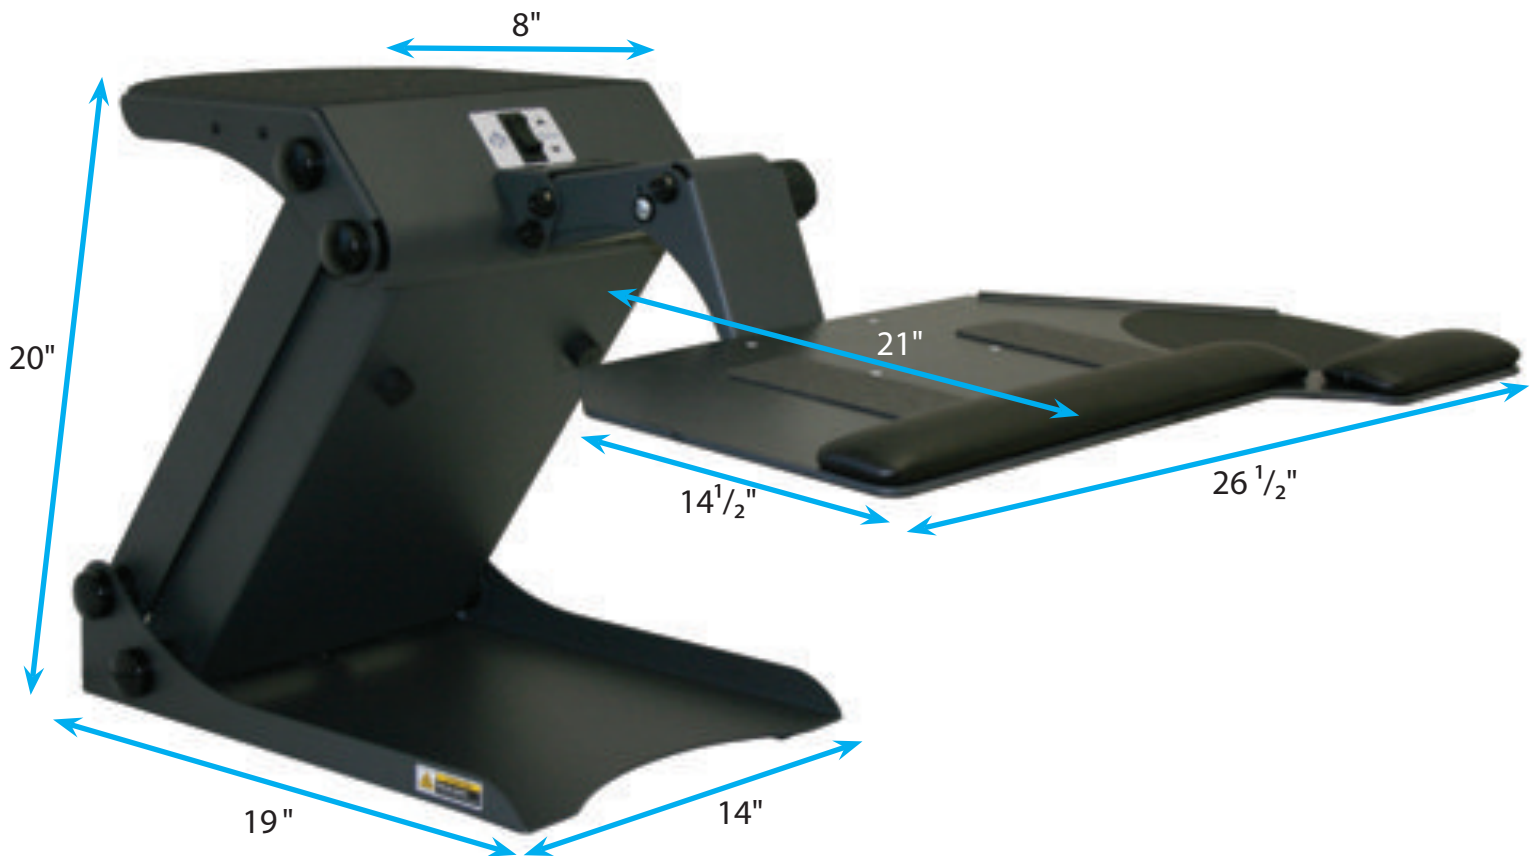

TASKMATE™

Journey

Specifications

Height Adjustability Specs

- Travel Range - 14"
- Tabletop is 20" from the surface when in the highest position
- Tabletop is 6" from surface in the lowest position

Keyboard Mechanism

- Adjusts keyboard 4" below the work surface in lowest position
- Infinite keyboard tilt

Weight Limit

- 50 lbs.

Shipping

- Shipping Dimensions - 32" x 19" x 13"
- Shipping Weight – 70 lbs.